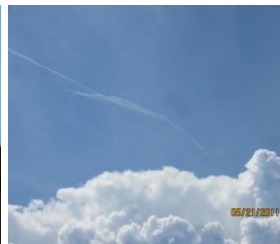

CHEMTRAIL

CHEMTRAIL