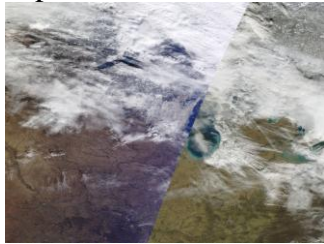

Great Lakes basin, over 35 million people (35,000,000) being CHEMTRAILED blocking vitamin D, risking life, and risky the water supply - Jan 25, 2012

<http://lance-modis.eosdis.nasa.gov/imagery/subsets/?subset=USA3.2012005.aqua.250m.jpg>

<http://lance-modis.eosdis.nasa.gov/imagery/subsets/?subset=USA3.2012005.terra.250m.jpg>

CHEMTRAILS over 35 million people