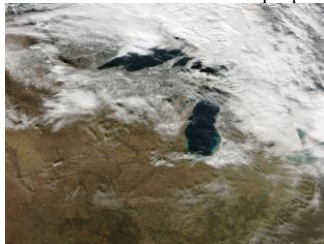

CHEMTRAILS over 35 million people